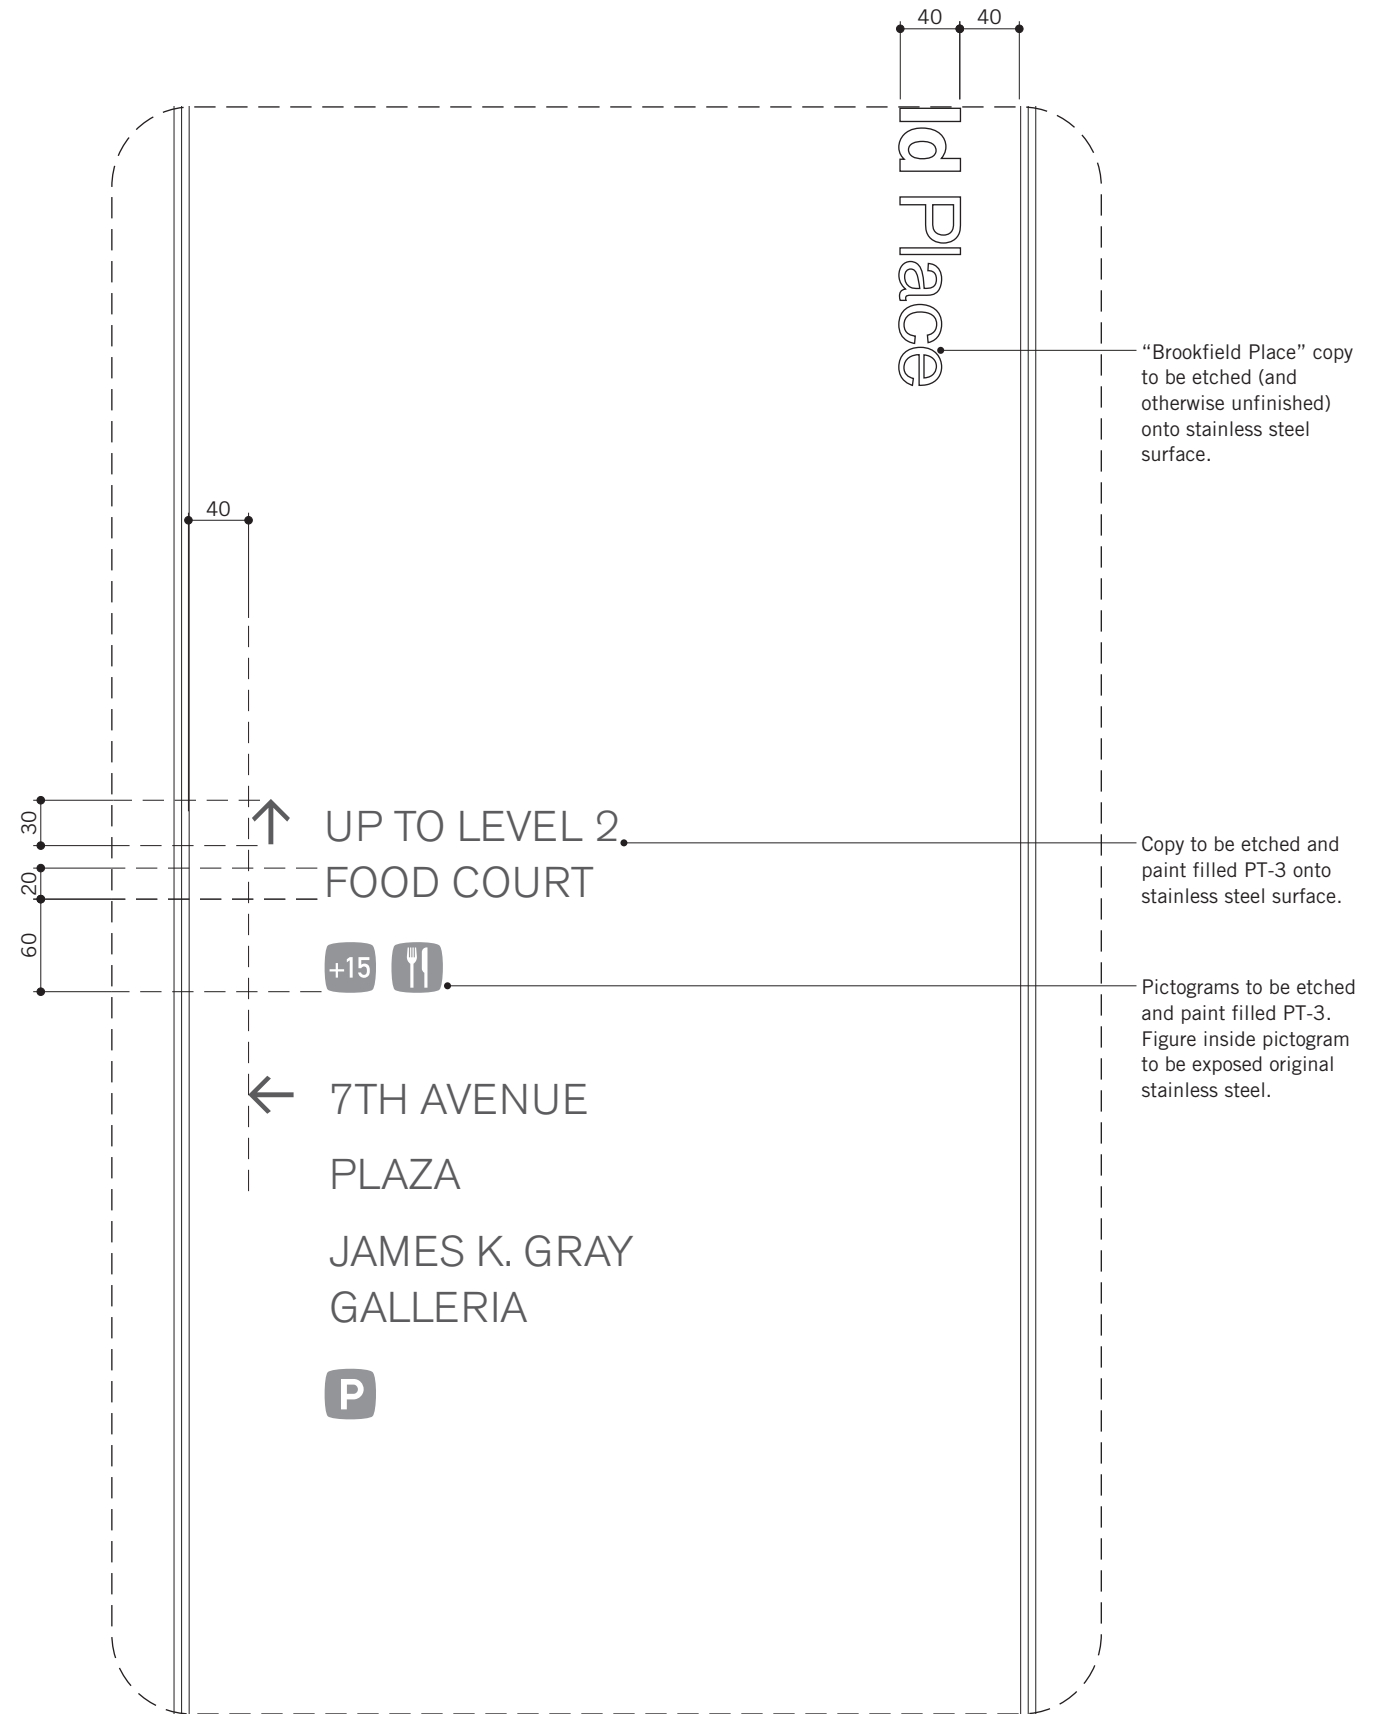

DIRECTIONAL STATIC PYLON

B7.1 DIRECTIONAL STATIC PYLON
1:15

Typeface Berthold Akzidenz Grotesk – Light
Content for indication only.

SIDE VIEW
1:15

DETAIL 1
1:5

“Brookfield Place” copy to be etched (and otherwise unfinished) onto stainless steel surface.

Copy to be etched and paint filled PT-3 onto stainless steel surface.

Pictograms to be etched and paint filled PT-3. Figure inside pictogram to be exposed original stainless steel.

DIRECTIONAL STATIC PYLON – DETAIL

DIRECTIONAL STATIC PYLON – SECTION

SECTION C
1:5