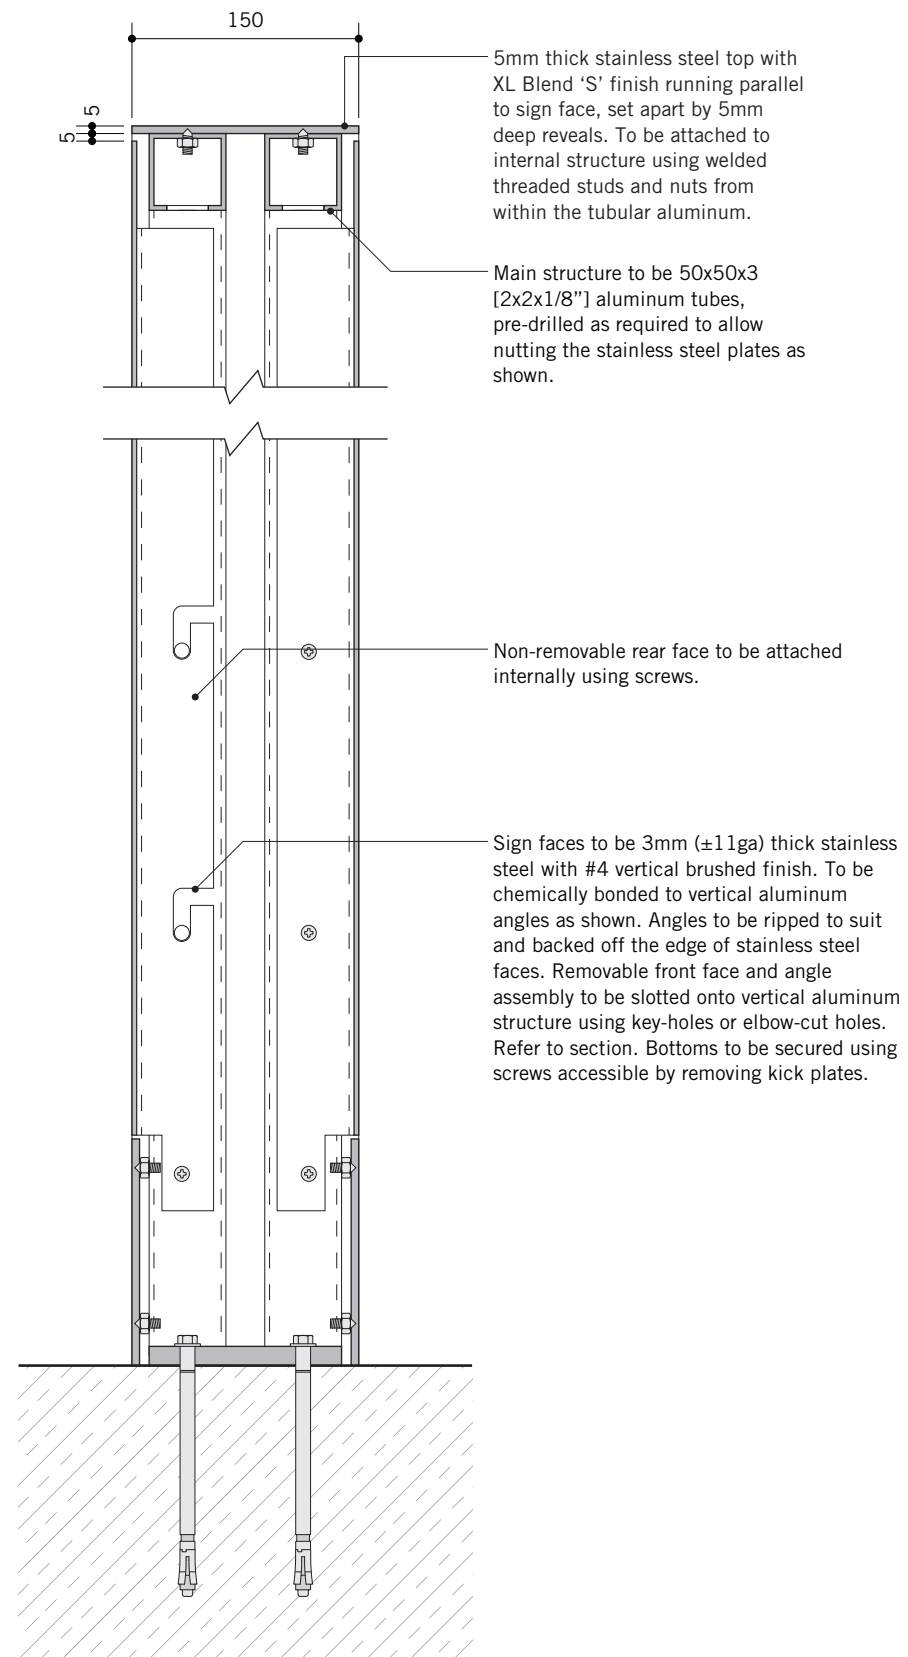

DIRECTIONAL STATIC PYLON

B7.1 DIRECTIONAL STATIC PYLON
1:15

Typeface Berthold Akzidenz Grotesk – Light
Content for indication only.

SIDE VIEW
1:15

DETAIL 1
1:5

“Brookfield Place” copy to be etched (and otherwise unfinished) onto stainless steel surface.

Copy to be etched and paint filled PT-3 onto stainless steel surface.

Pictograms to be etched and paint filled PT-3. Figure inside pictogram to be exposed original stainless steel.

DIRECTIONAL STATIC PYLON – DETAIL

DIRECTIONAL STATIC PYLON – SECTION

SECTION C
1:5