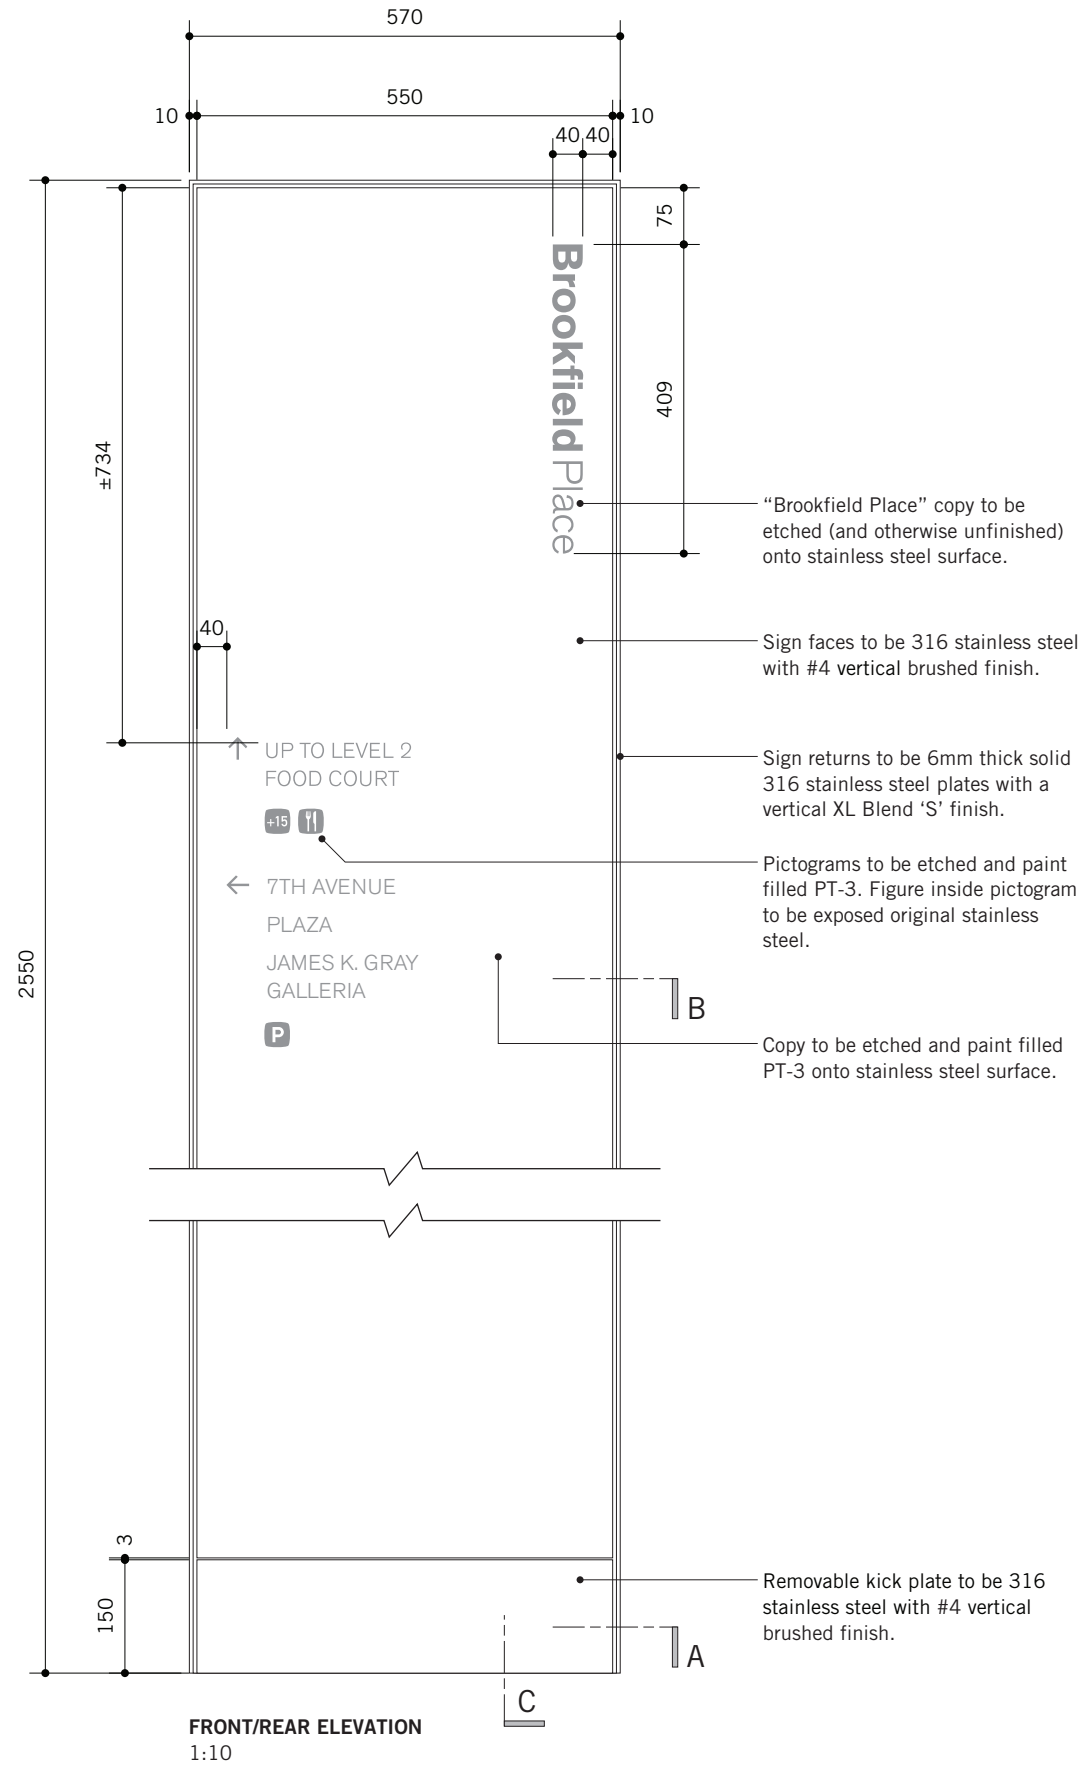

DIRECTIONAL STATIC PYLON

B7.1 DIRECTIONAL STATIC PYLON
1:15

Typeface Berthold Akzidenz Grotesk – Light
Content for indication only.

SIDE VIEW
1:15

DETAIL 1
1:5

“Brookfield Place” copy to be etched (and otherwise unfinished) onto stainless steel surface.

Copy to be etched and paint filled PT-3 onto stainless steel surface.

Pictograms to be etched and paint filled PT-3. Figure inside pictogram to be exposed original stainless steel.

DIRECTIONAL STATIC PYLON – DETAIL

DIRECTIONAL STATIC PYLON – SECTION

SECTION C
1:5