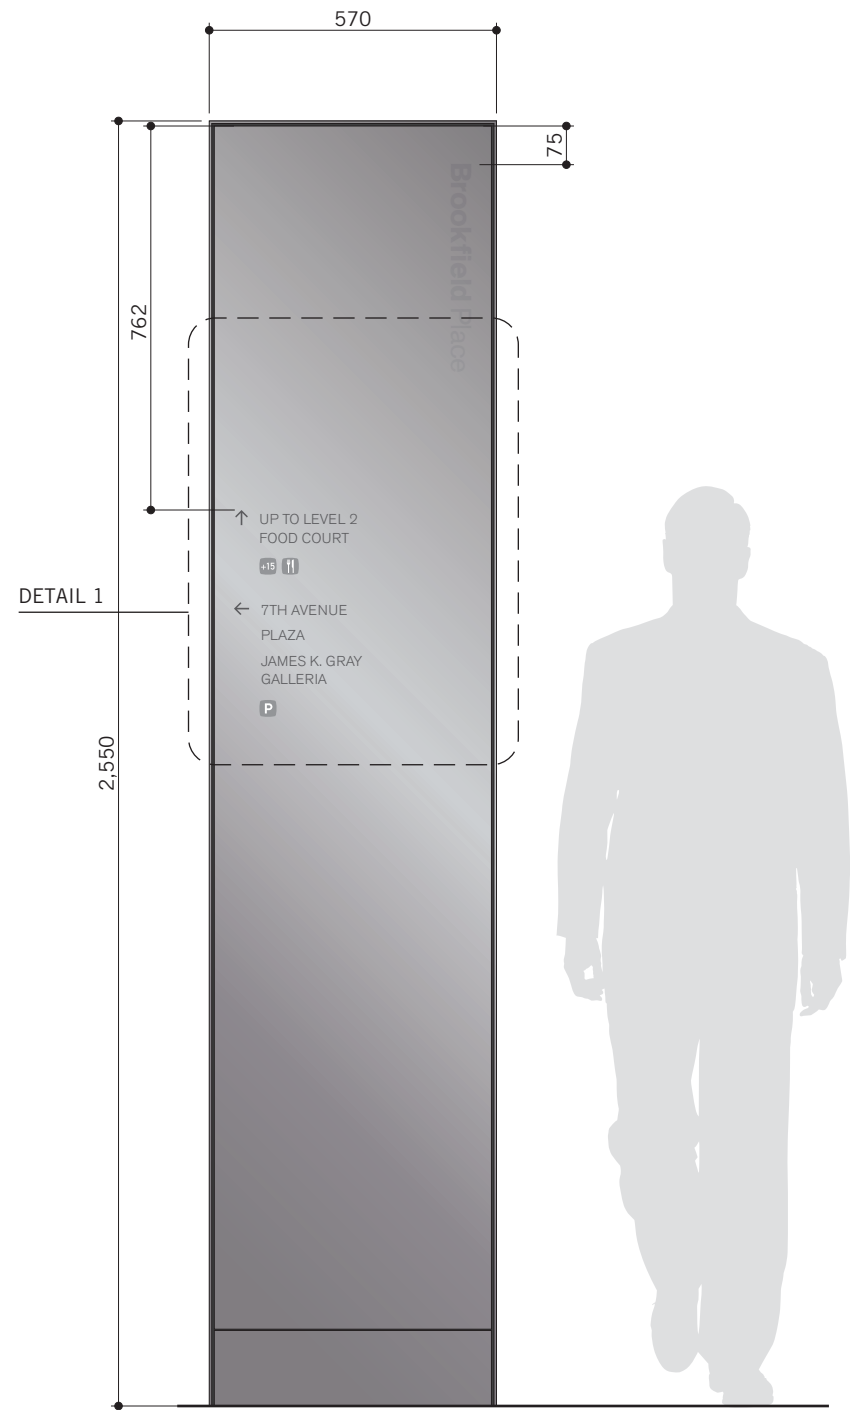

DIRECTIONAL STATIC PYLON

B7.1 DIRECTIONAL STATIC PYLON
1:15

Typeface Berthold Akzidenz Grotesk – Light
Content for indication only.

SIDE VIEW
1:15

DETAIL 1
1:5

“Brookfield Place” copy to be etched (and otherwise unfinished) onto stainless steel surface.

Copy to be etched and paint filled PT-3 onto stainless steel surface.

Pictograms to be etched and paint filled PT-3. Figure inside pictogram to be exposed original stainless steel.

DIRECTIONAL STATIC PYLON – DETAIL

DIRECTIONAL STATIC PYLON – SECTION

SECTION C
1:5