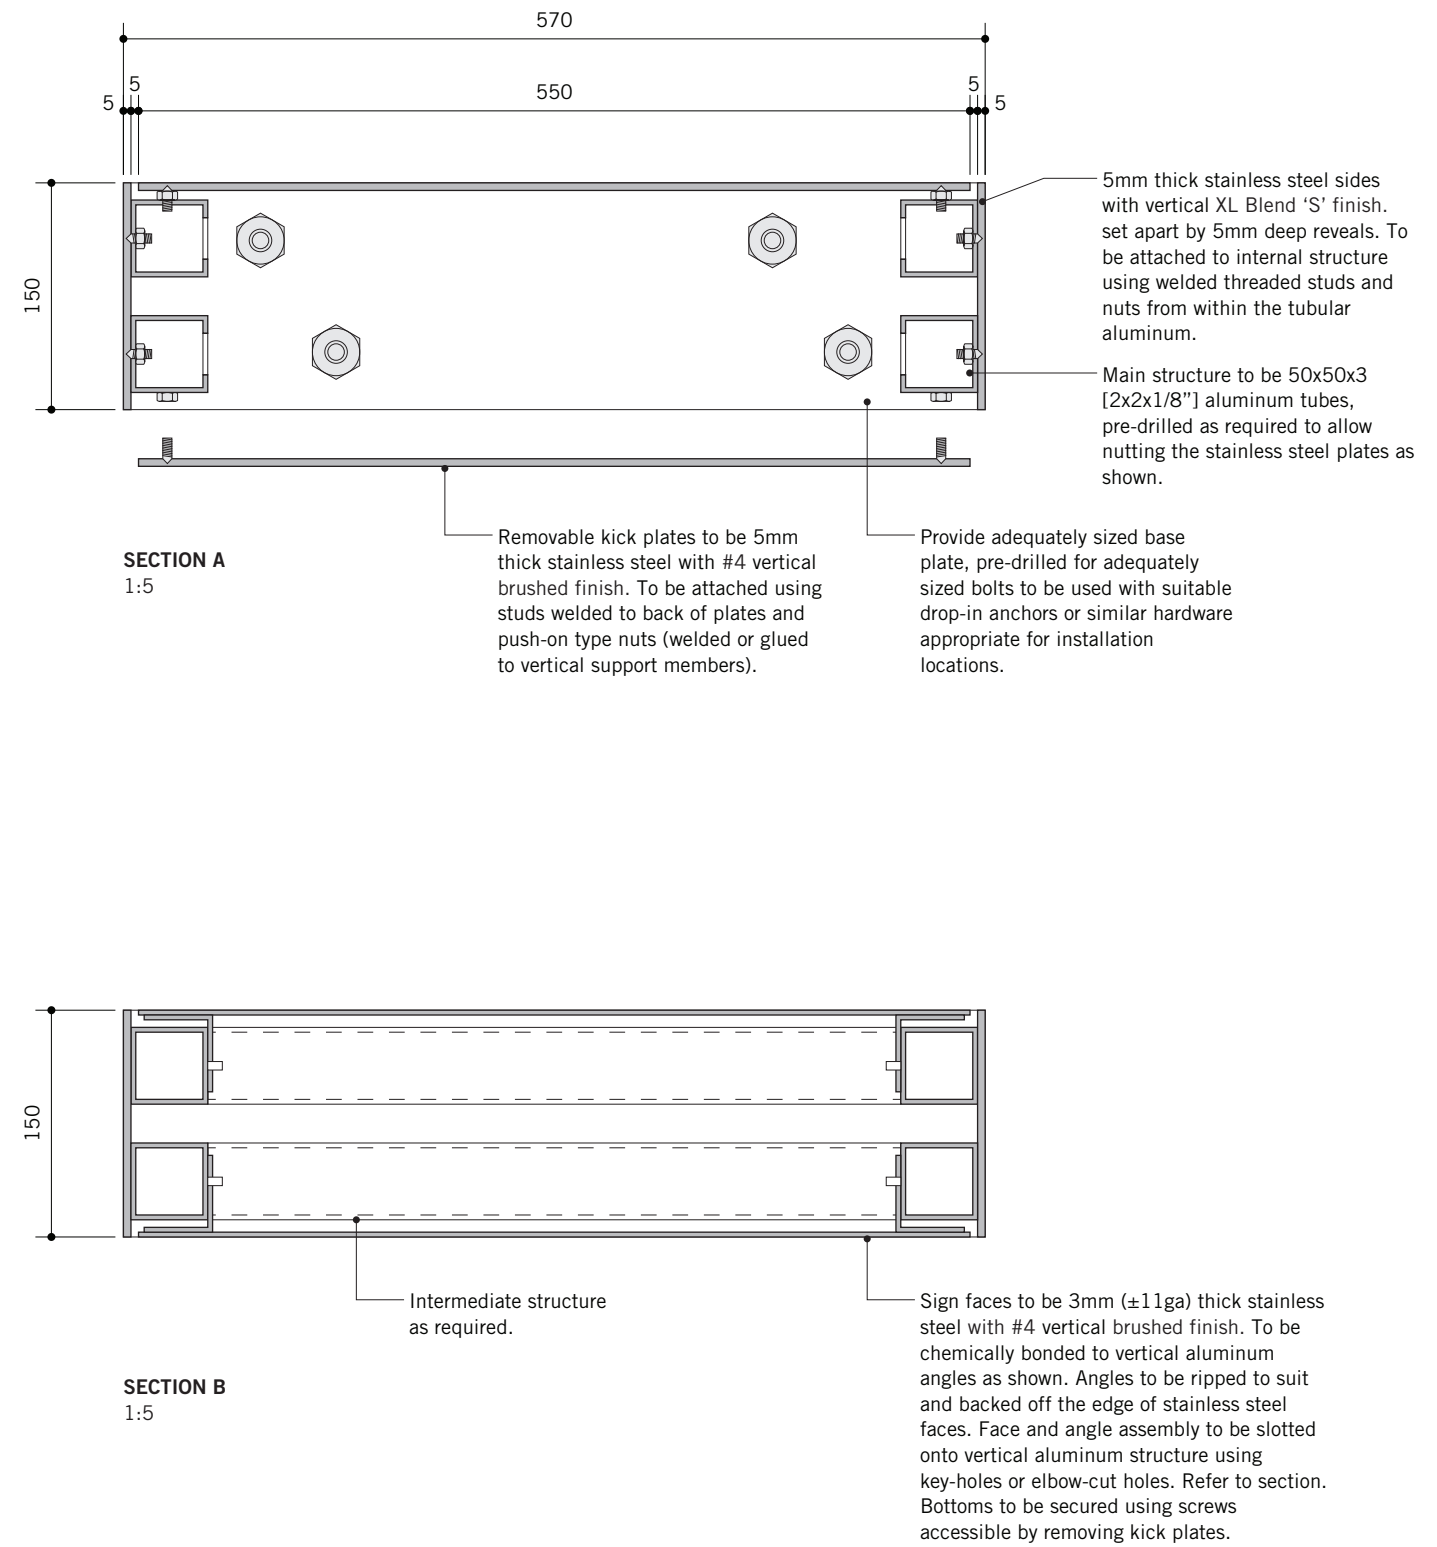

DIRECTIONAL STATIC PYLON

B7.1 DIRECTIONAL STATIC PYLON
1:15

Typeface Berthold Akzidenz Grotesk – Light
Content for indication only.

SIDE VIEW
1:15

DETAIL 1
1:5

“Brookfield Place” copy to be etched (and otherwise unfinished) onto stainless steel surface.

Copy to be etched and paint filled PT-3 onto stainless steel surface.

Pictograms to be etched and paint filled PT-3. Figure inside pictogram to be exposed original stainless steel.

DIRECTIONAL STATIC PYLON – DETAIL

DIRECTIONAL STATIC PYLON – SECTION

SECTION C
1:5